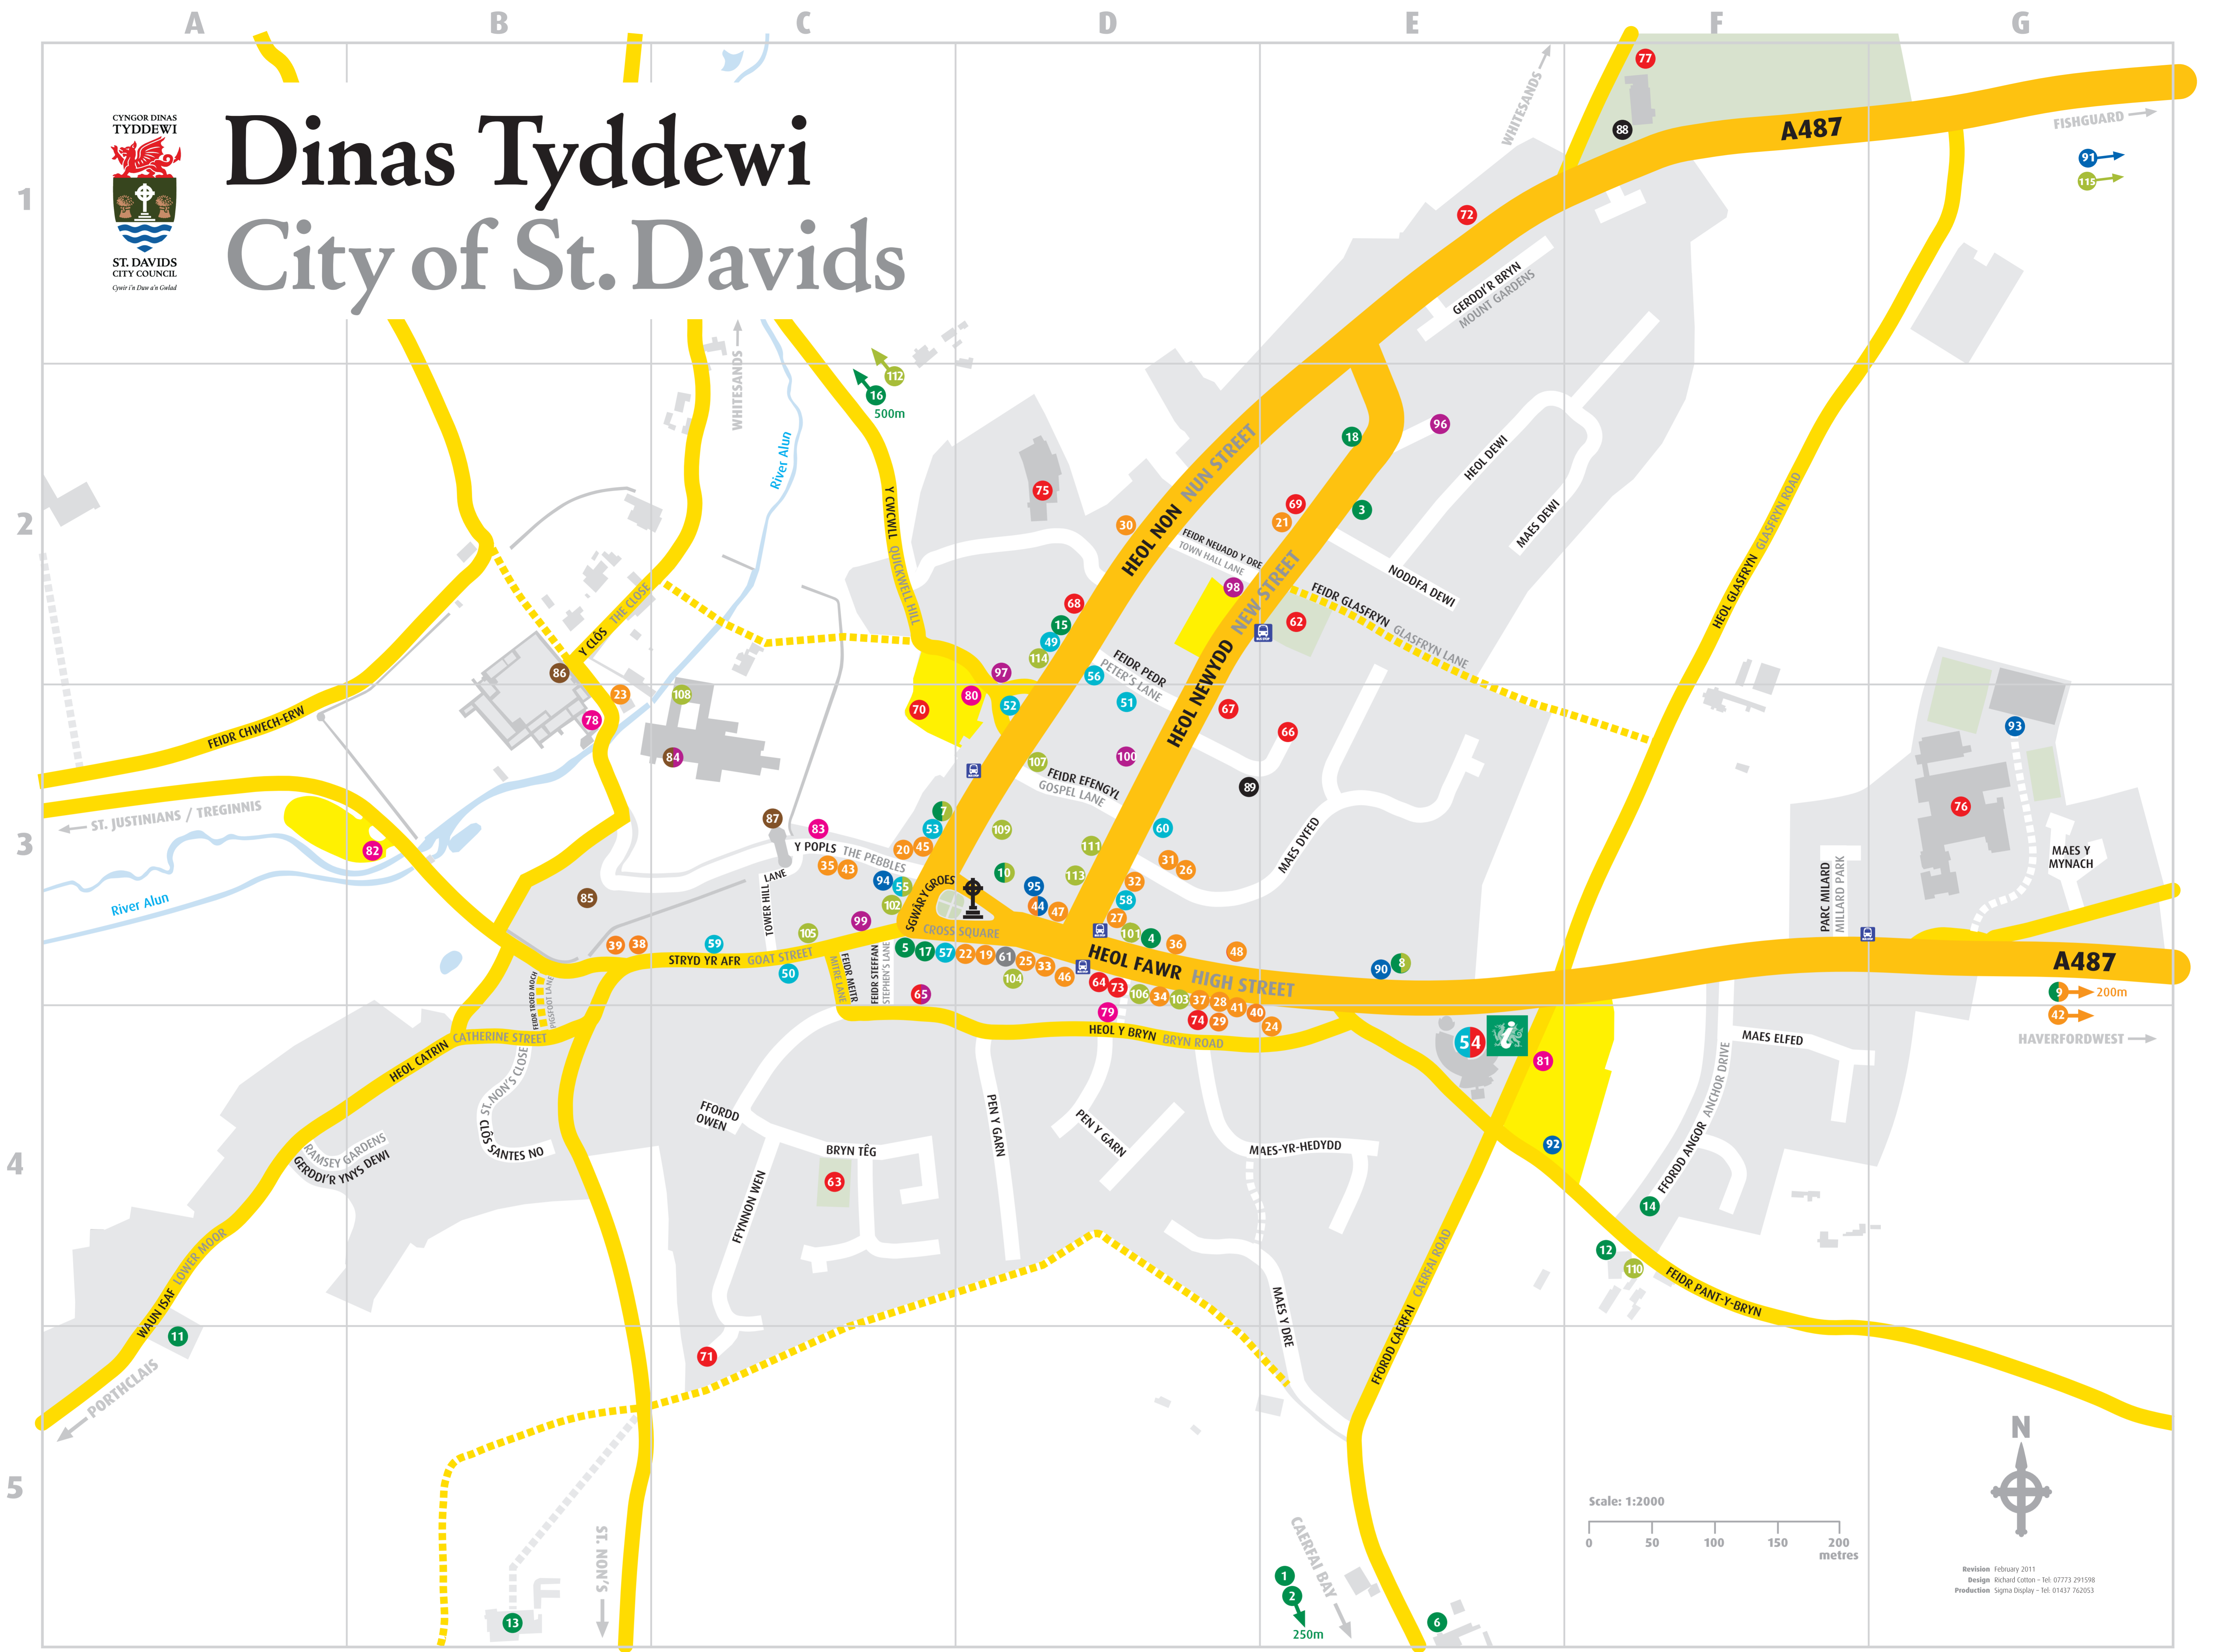

Dinas Tyddewi City of St. Davids

Scale: 1:2000
0 50 100 150 200 metres

Accommodation Llety

- 1 Caerfai Farm and Camp Site E5
- 2 Caerfai Bay Caravan and Tent Park E2
- 3 City Inn D3
- 4 Coach House D3
- 5 Court House Hostel C3
- 6 Glan y Mor Camp Site E5
- 7 Glendower Guest House C3
- 8 Grove Hotel E3
- 9 Ocean Haze Hotel G3
- 10 St Davids Cross Hotel D3
- 11 Ramsey House A5
- 12 Twr y Felin Hotel F4
- 13 Warpool Court Hotel B5
- 14 The Waterings F4
- 15 Y Glennydd Hotel D2
- 16 Penrhwi Hotel C2
- 17 Quality Cottages C3
- 18 Ty Boia E2

Shops and Outlets Siopau

- 19 Belmont House D3
- 20 Chapel Chocolates C3
- 21 CK's Supermarket and Car Park E2

- 22 Well Pharmacy D3
- 23 The Domus B3
- 24 St Davids Garden Nursery E4
- 25 Gwyn Davies and Sons Butchers D3
- 26 Reinvention D3
- 27 Peepal Tree D3
- 28 Ma Sime's Surf Shop D3
- 29 Unsung Hero D4
- 30 Mathias Hardware D2
- 31 Michael Charlton Optometrist D3
- 32 Moshulu D3
- 33 National Trust Shop D3
- 34 Ocean Haze Filling Station G3
- 35 Loshin's Emporium D3
- 36 St Davids Bookshop C3
- 37 St Davids Food and Wine D3
- 38 Susan's Hairdressers D3
- 39 Web Adept B3
- 40 Menevia Wellbeing and Spa B3
- 41 The Veg Patch D4
- 42 Interesting Things D4
- 43 Charlotte's Relaxation Room G4
- 44 Fat Face C3
- 45 TYF Shop D3

Crafts & Galleries Crefftau ac Orielaau

- 49 Albion Gallery D2
- 50 Glasfryn Engraving C3
- 51 John Rogers Gallery D3
- 52 Etcetera D3
- 53 St Davids Gallery C3
- 54 Oriel y Parc Gallery & Tourist Information Centre E4
- 55 Pebbles Yard Gallery C3
- 56 St. Davids Flowers D2
- 57 The Square Gallery C3
- 58 Studio 6 Gallery D3
- 59 Goat Street Gallery C3
- 60 New Street Gallery D3

Banks Banciau

- 61 Lloyds Bank D3

Services Gwasanaethau

- 62 Children's Play Area Man Chwarae E2
- 63 Children's Play Area Man Chwarae C4
- 64 City Hall, Memorial Hall, Library, Youth Drop In D3
- 65 Curtis House Meeting Room C3
- 66 Dental Surgery Deintyddfa E3
- 67 Doctors' Surgery Meddygfa D3
- 68 Fire Station Gorsaf Dàn D2
- 69 Post Office Swyddfa'r Post E2
- 70 Recycling Centre Canolfan Ailgylchu C3
- 71 Scout Hut C5
- 72 Shalom House E1
- 73 Siop y Bobol (Community Charity Shop) D3
- 74 Tourist Information Centre Canolfan Croeso E4
- 75 Veterinary Surgery Milfeddygfa D4
- 76 Ysgol Penrhyn Dewi - Non Campus (3-16 VA) D2
- 77 Ysgol Penrhyn Dewi - Dewi Campus G3
- 78 Skate Park F1

Car Parks and Toilets Meysydd Parcio a Chyfleusterau

- 78 Bishop's Palace Toilets Cylleusterau B3
- 79 City Hall Toilets Cylleusterau D4

Heritage Treftadaeth

- 84 Cathedral Eglwys Gadeiriol C3
- 85 The Deanery Y Deondy B3
- 86 Bishop's Palace Plas yr Esgob B2
- 87 Bell Tower (Porth y Twr) C3

Clubs Clybiau

- 88 St. Davids Rugby Club Clwb Rygbi Tyddewi F1
- 89 RAFA Club D3

Activities Gweithgareddau

- 90 Aquaphobia E3
- 91 Dr Beynon's Bug Farm G1
- 92 Falcon Boats Neuadd Hamdden E4
- 93 Sports Hall G3
- 94 Thousand Islands Office C3
- 95 TYF Adventure D3

Places of Worship Llefydd Addoli